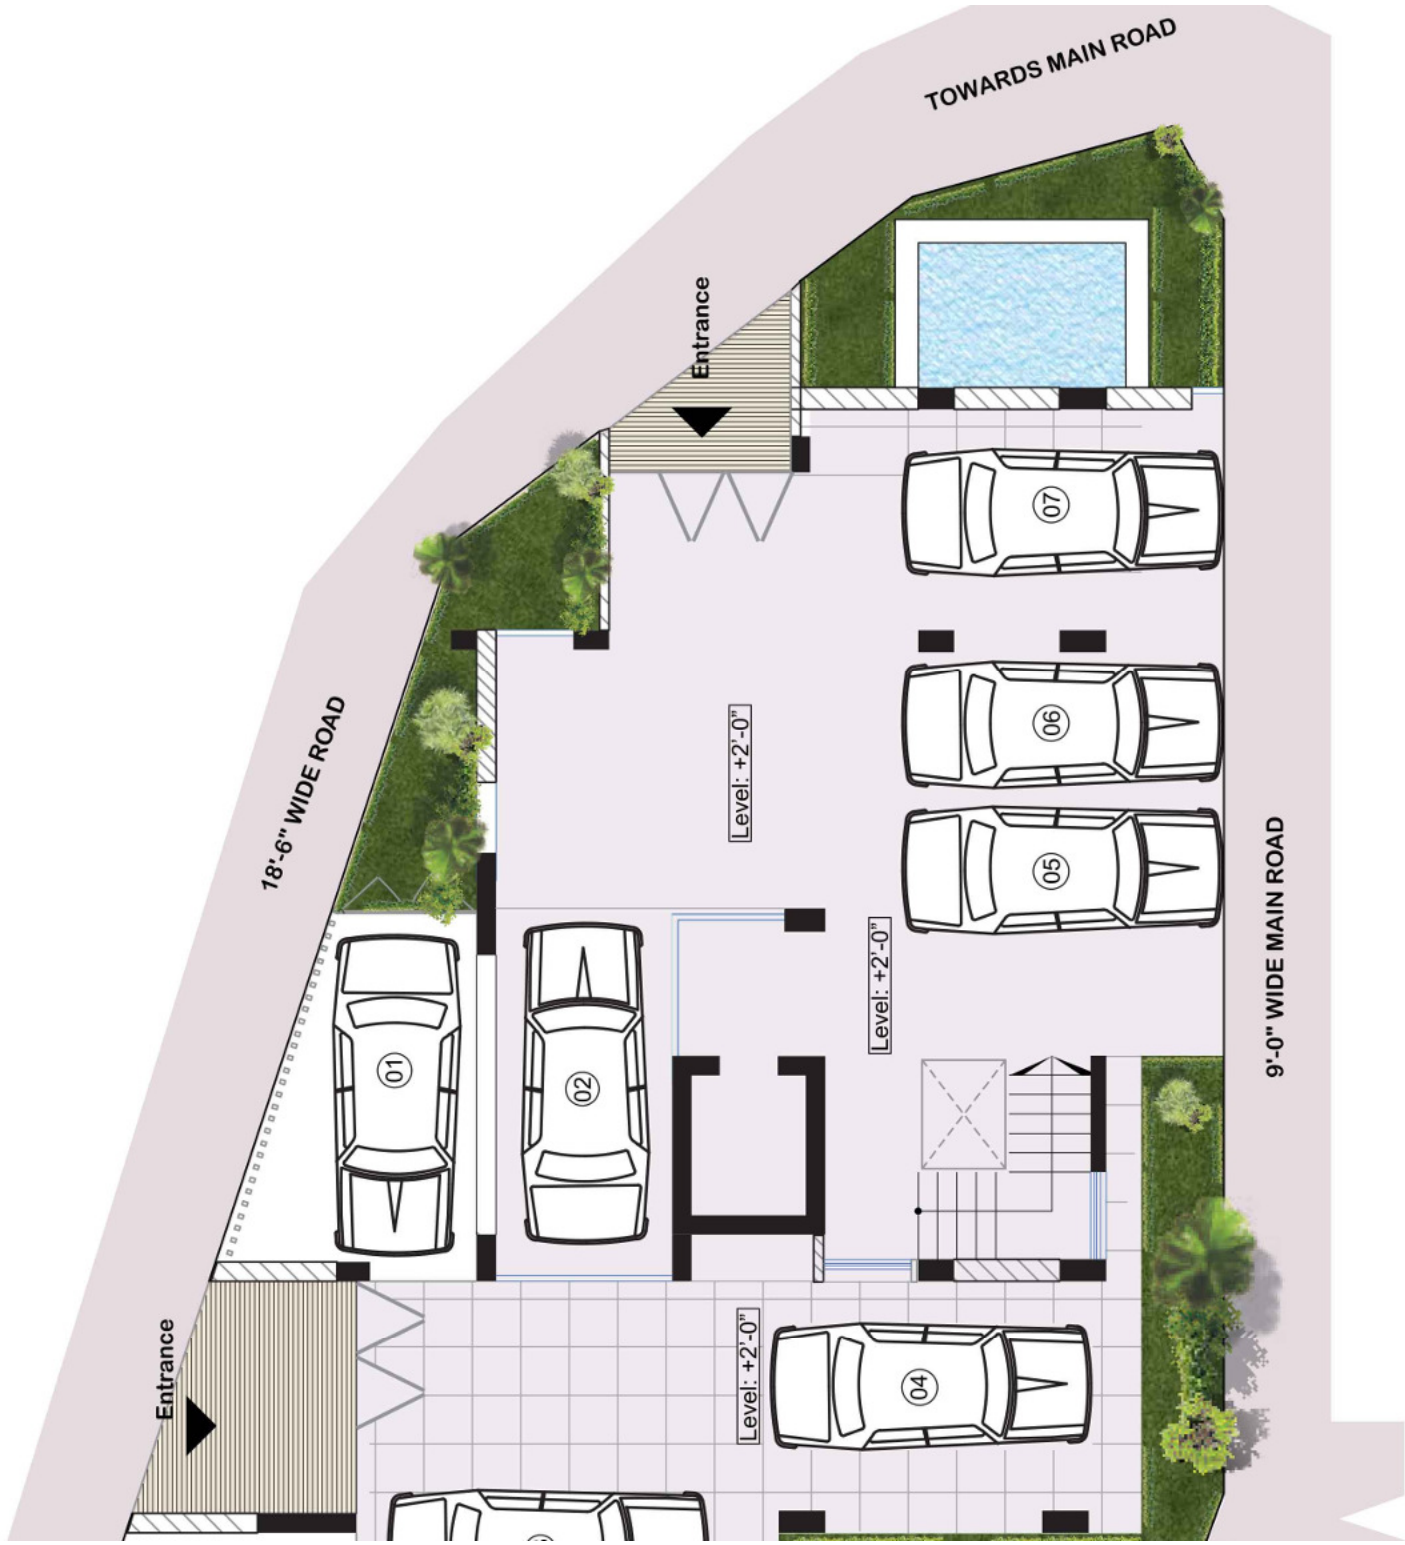

Multipurpose Lounge
10'-0" x 20'-0"

Machine Room

ROOF FLOOR PLAN

GROUND FLOOR PLAN (07 CAR PARKS)